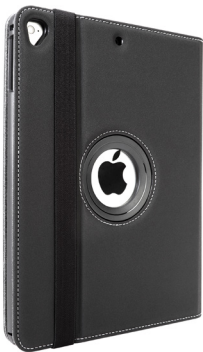

VersaVu® Signature Series 360° Rotating Case

9.7-inch iPad Pro, iPad Air 2 & iPad Air

MODEL #: **THZ636US**

COLOR: **BLACK**

MSRP: **\$59.99**

- Passes military grade 4ft. drop testing (MIL-STD 810G)
- Crafted with premium fabric/faux leather exterior and metallic accents
- Patented 360° rotation for portrait/landscape viewing
- Integrated stylus holder

VersaVu® Classic 360° Rotating Case

9.7-inch iPad Pro, iPad Air 2 & 1

MODEL #: **THZ634GL**
THZ63403GL

COLOR: **BLACK**
RED

MSRP: **\$49.99**

- Passes military grade 4ft. drop testing (MIL-STD 810G)
- Patented 360° rotation views
- Patent-pending, multi-generation tray flexes to fit all versions of iPad Air
- Integrated stylus holder

3D Protection™ Case

9.7-inch iPad Pro, iPad Air 2 & 1

MODEL #: **THZ635GL**

COLOR: **BLACK**

MSRP: **\$39.99**

- Passes military grade 4ft. drop testing (MIL-STD 810G)
- Infinite viewing angles
- Flexible tray with reinforced corners and bezel protection
- Precision-cut access to controls, ports, and camera lenses

VersaVu™ Slim 360° Rotating Case

iPad mini 1/2/3/4

MODEL #: **THZ594GL**

COLOR: **BLACK**

MSRP: **\$39.99**

- Passes military grade 4ft. drop testing (MIL-STD 810G)
- Patented tray rotates 360°
- Adjustable viewing angles and comfortable typing angle
- Precision cut access to controls, ports and camera lenses