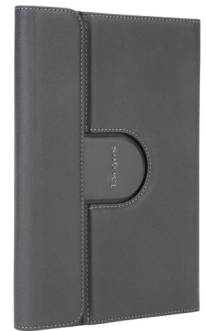

3D Protection™ Case

9.7-inch iPad Pro, iPad Air 2 & 1

MODEL #: **THZ635GL**

COLOR: **BLACK**

MSRP: **\$39.99**

- Passes military grade 4ft. drop testing (MIL-STD 810G)
- Infinite viewing angles
- Flexible tray with reinforced corners and bezel protection
- Precision-cut access to controls, ports, and camera lenses

SafeFit™ Protective Case

9.7-inch iPad Pro, iPad Air 2 & 1

MODEL #: **THZ611GL**

COLOR: **BLACK**

MSRP: **\$29.99**

- Passes military grade 4ft. drop testing (MIL-STD 810G)
- Shock-absorbing, protective corners flex to fit
- Smooth grip, non-slip interior for stable viewing angles
- Infinite viewing angles

VersaVu™ Slim 360° Rotating Case

iPad mini 1/2/3/4

MODEL #: **THZ594GL**

COLOR: **BLACK**

MSRP: **\$39.99**

- Passes military grade 4ft. drop testing (MIL-STD 810G)
- Patented tray rotates 360°
- Adjustable viewing angles and comfortable typing angle
- Precision cut access to controls, ports and camera lenses

VersaVu™ Classic 360° Rotating Case

iPad Pro

MODEL #: **THZ631GL**
THZ63106GL
 COLOR: **BLACK**
BROWN
 MSRP: **\$69.99**

- Passes military grade 4ft. drop testing (MIL-STD 810G)
- Patented tray rotates 360°
- Adjustable viewing angles and comfortable typing angle
- Precision cut access to controls, ports and camera lenses